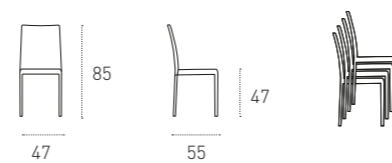

MISURE

SIZE

L 47 P 55 H 47,85 cm