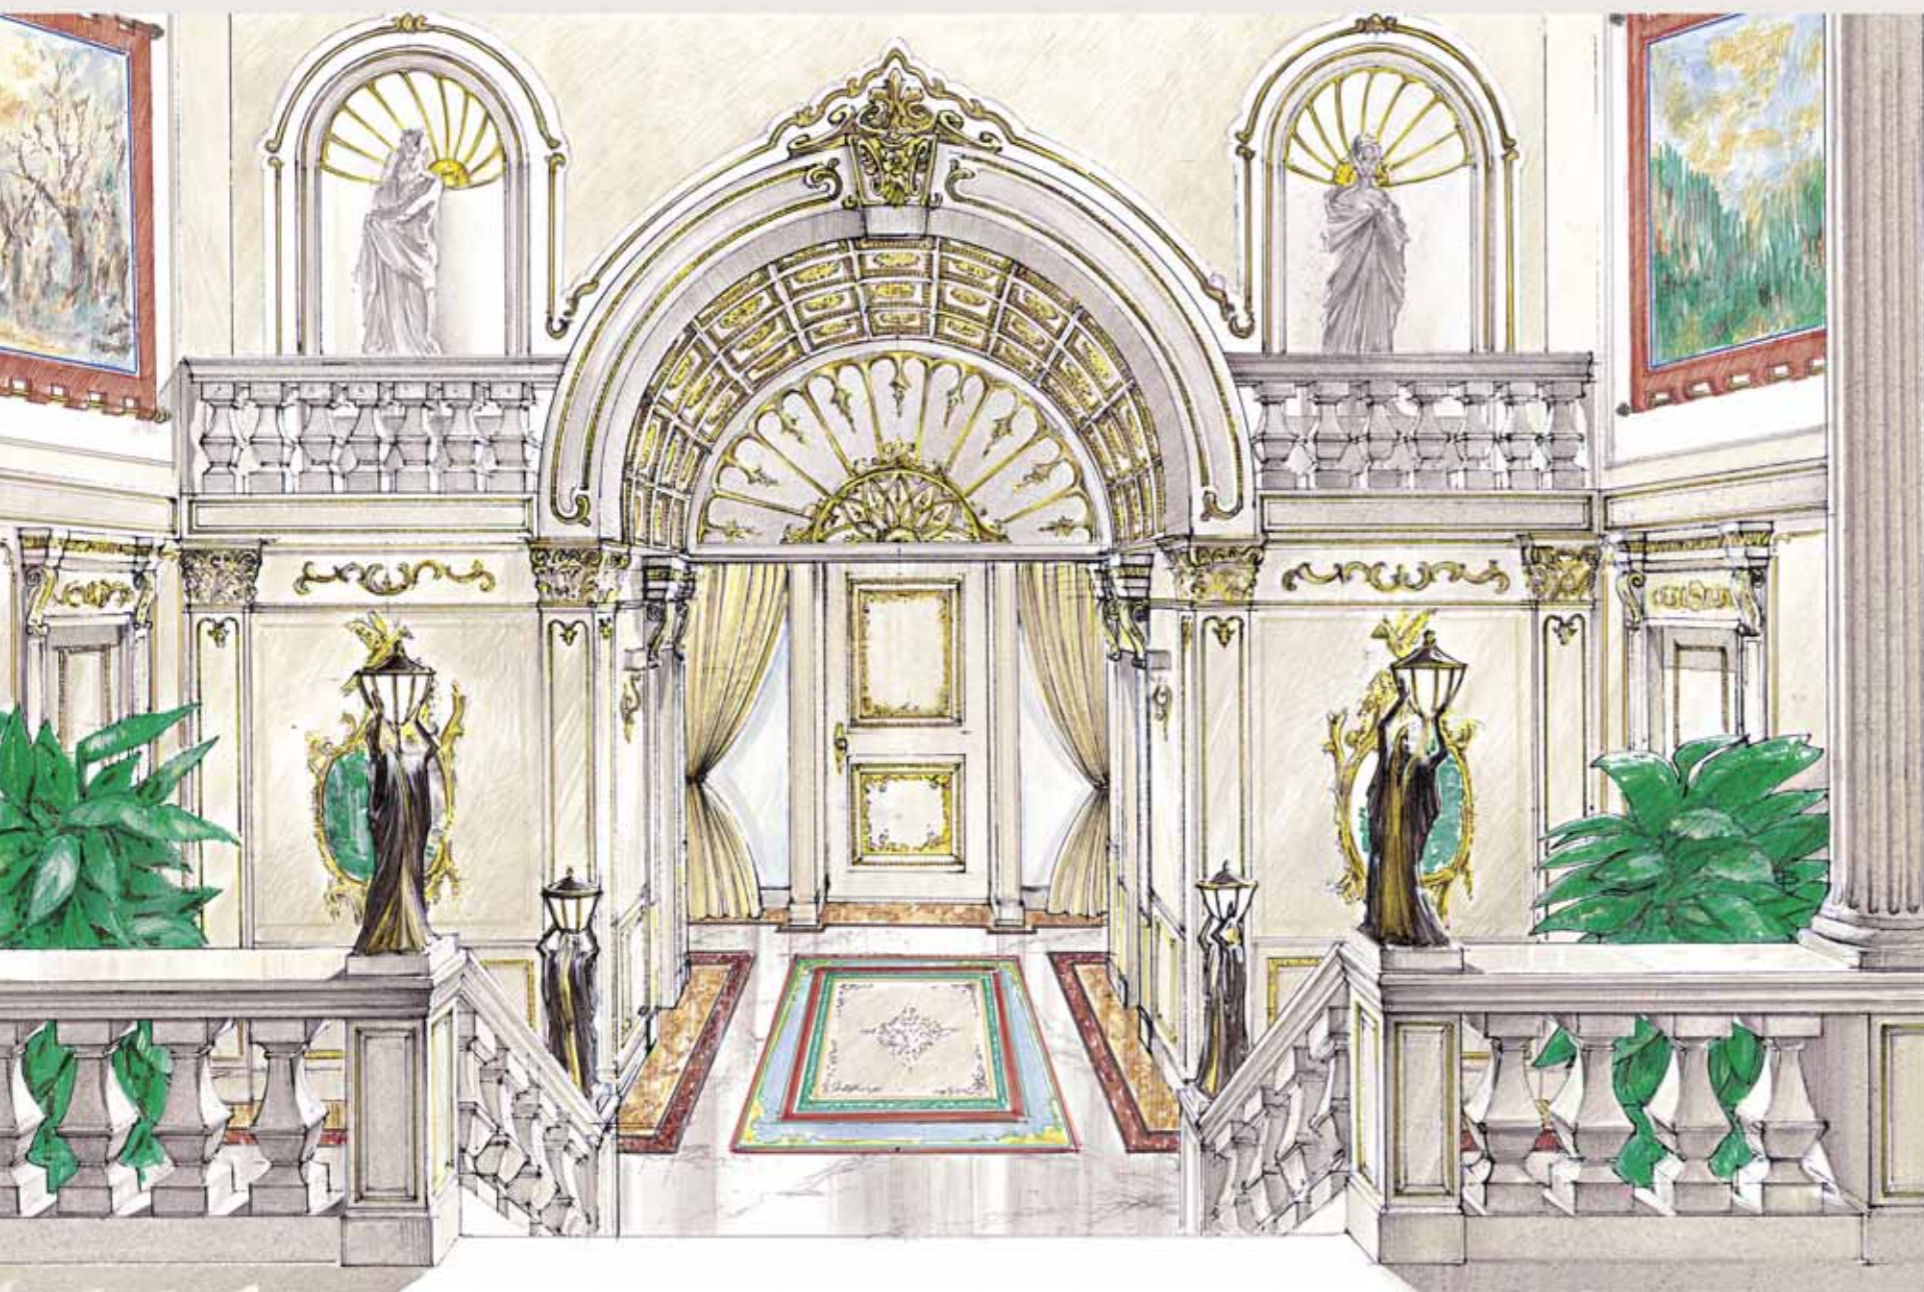

Francesco Molon facilitates the relationship among technology, design and artistry to produce state-of-the-art pieces that perform in the office from both a high design and a functional perspective. Partners desks, desk chairs, libraries, computer credenzas and wall units are all individually hand-crafted in exquisite woods. This collection includes elegant architectural elements such as ceilings, floors, interior doors and wall panelling. Francesco Molon also offers complete project planning. This unique service encompasses every step from architectural drawings to installation if requested.

**FRANCESCO
MOLON**
Live well.